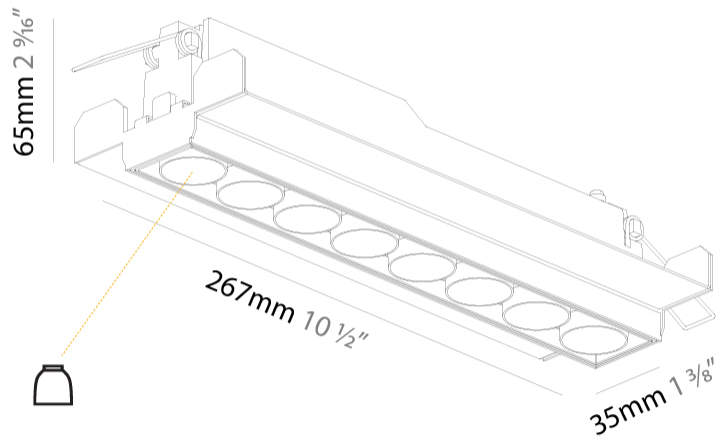

GENERAL

Series: Magiq
Subseries: Magiq 8 Cell
Brand: Prolicht
Division: Architectural
Mounting Type: Trimless
Mounting Location: Ceiling
Subcategory: Downlight

PHYSICAL

Shape: Rectangle
Length (mm): 267
Length (in): 10 1/2
Width (mm): 35
Width (in): 1 3/8
Height (mm): 64
Height (in): 2 1/2
Ceiling Thickness (mm): 12.5
Ceiling Thickness (in): 1/2
Min. Recessing Depth (mm): 100
Min. Recessing Depth (in): 3 15/16
Weight (kg): 0.737
Weight (lbs): 1.61
Fixture Finish: BLK / WHI
Fixture Material: Aluminum Die Cast
Cut-out Measurements: 272mm / 10 11/16" x 42mm / 1 5/8"
Upon Request: Unique Ceiling Thickness

ELECTRICAL

Lamp Type: LED (Zhaga Standard)
Input Wattage (W): 30.2
Total Output Wattage (W): 25.9
Dimming: Tri-Mode (Non-Dimming and Phase Dimming (120Vac only) and 0-10V Dimming)
Driver Included: No
Driver Location: Remote
Driver Type: Constant Current - Universal
Driver Class: Class 2
Input Voltage (V): 120 - 277
Constant Current (MA): 1050

LED

Number of LEDs: 8
Color Temperature (°K): 2700 / 3000 / 3500 / 4000
Max. Delivered Lumen (lm): 1560 / 1700 / 1725 / 1760
CRI: >90 CRI
Lamp Life (hrs): 50000
Upon Request: Special Color Temperature

OPTICAL

Reflector: 8 / 14 / 34
Upon Request: Special Beam Angles

RATINGS AND CERTIFICATIONS

Certified By: CSA Certified to UL and CSA Standards
IP rating: IP20